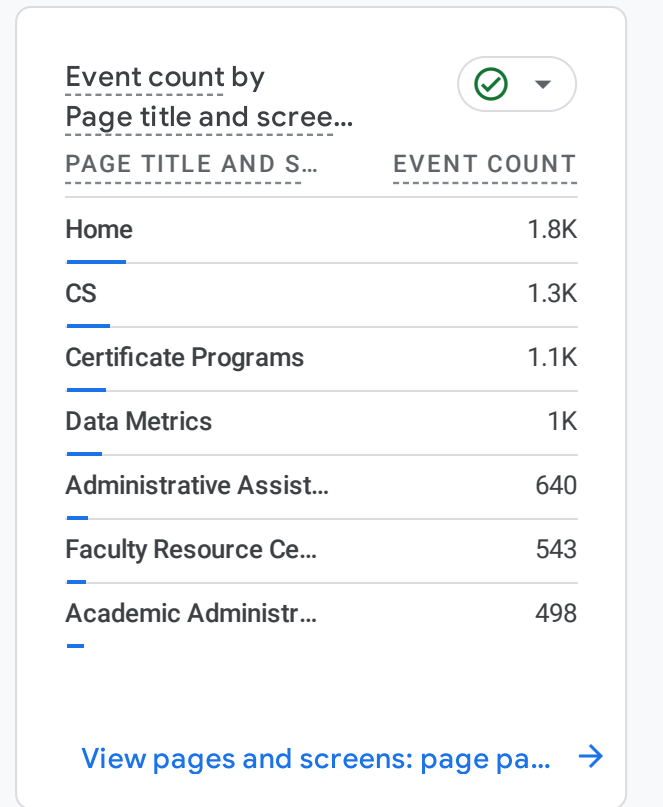

All Users Add comparison

Custom Apr 28 - Jun 30, 2024

Reports snapshot

WHAT ARE YOUR TOP CAMPAIGNS?

HOW ARE ACTIVE USERS TRENDING?

WHAT ARE YOUR TOP EVENTS?