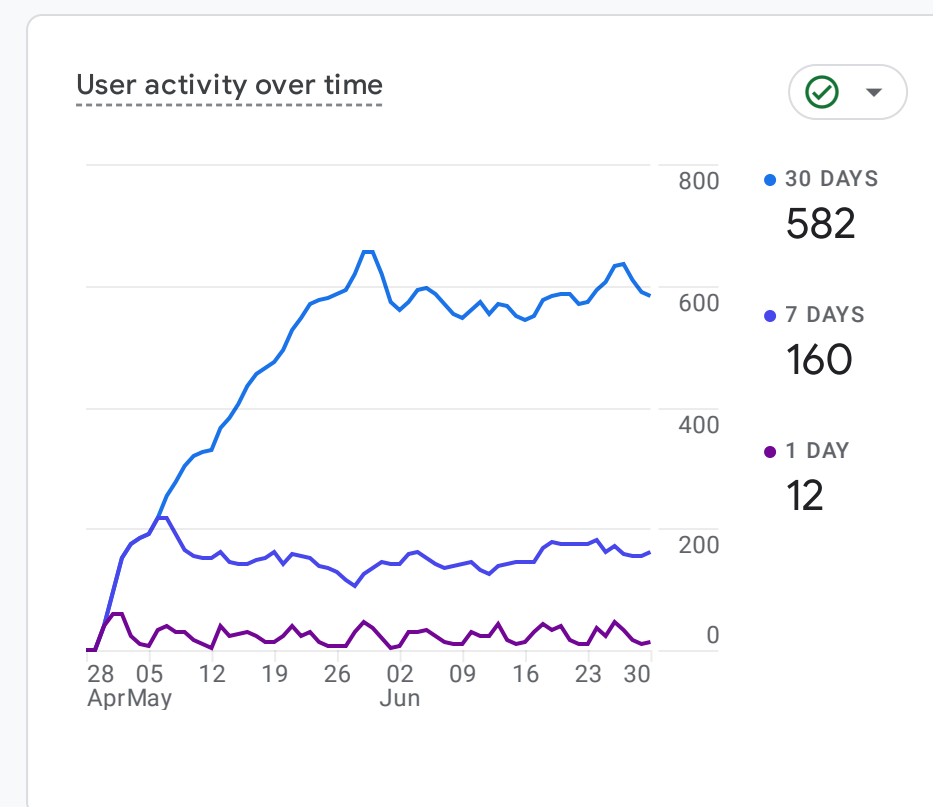

All Users Add comparison

Custom Apr 28 - Jun 30, 2024

Reports snapshot

WHAT ARE YOUR TOP CAMPAIGNS?

HOW ARE ACTIVE USERS TRENDING?

WHAT ARE YOUR TOP EVENTS?