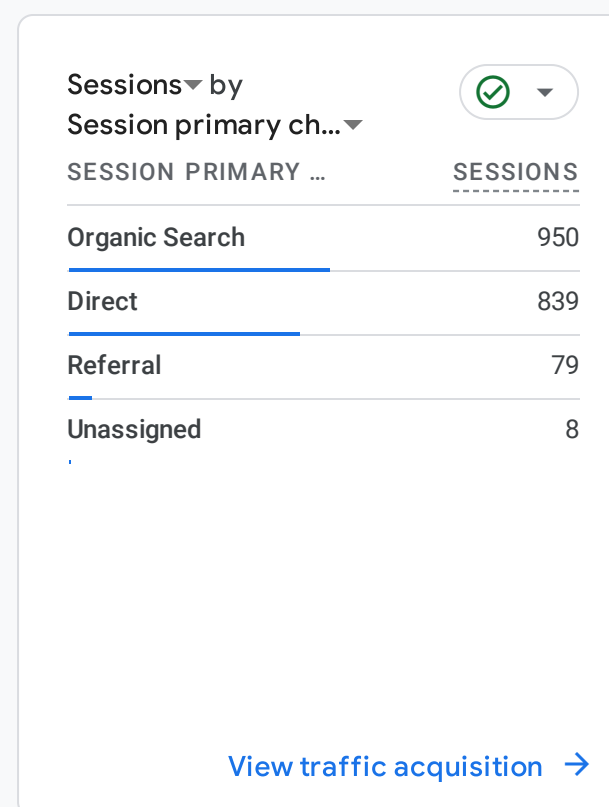

All Users Add comparison

Custom Apr 28 - Jun 30, 2024

Reports snapshot

WHAT ARE YOUR TOP CAMPAIGNS?

HOW ARE ACTIVE USERS TRENDING?

WHAT ARE YOUR TOP EVENTS?