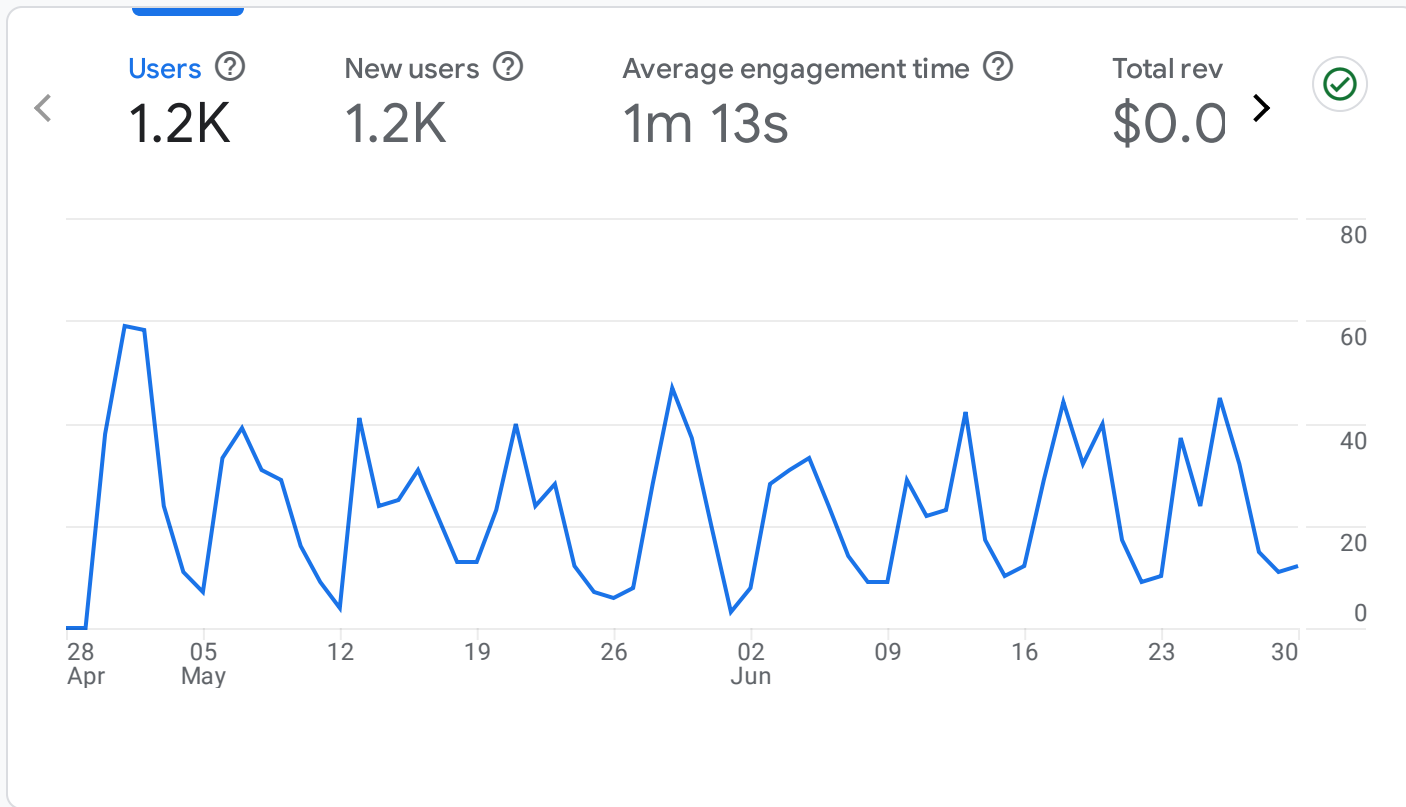

All Users Add comparison

Custom Apr 28 - Jun 30, 2024

Reports snapshot

WHAT ARE YOUR TOP CAMPAIGNS?

HOW ARE ACTIVE USERS TRENDING?

WHAT ARE YOUR TOP EVENTS?